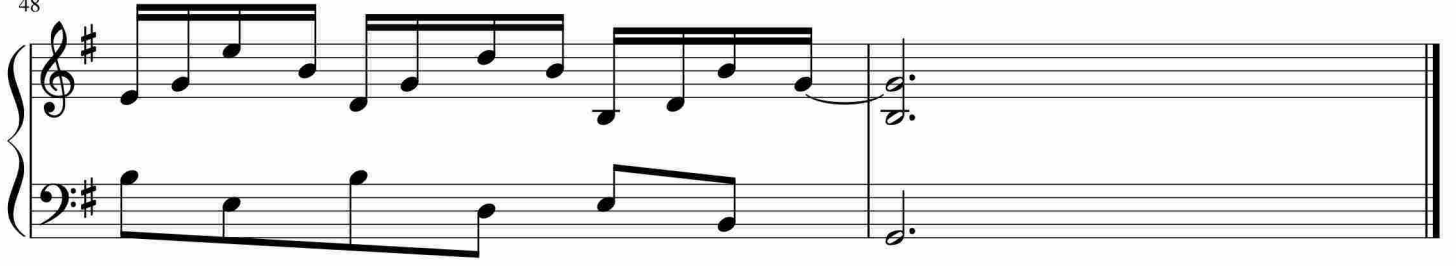

48

于斯课堂
www.yusi.tv