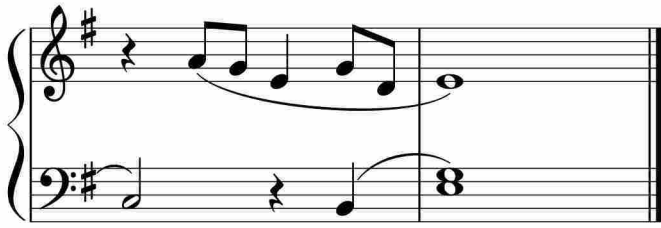

# 射雕英雄传

Measures 1-6 of the piano score for '射雕英雄传'. The music is in 4/4 time with a key signature of one sharp (F#). The right hand features a melodic line with eighth and quarter notes, while the left hand provides a rhythmic accompaniment with eighth and quarter notes.

Measures 7-12 of the piano score. The right hand continues the melodic development with some rests, and the left hand maintains a steady accompaniment. A large, faint watermark is visible in the background.

Measures 13-18 of the piano score. The right hand has a more active melodic line with eighth notes, and the left hand continues with a consistent accompaniment.

Measures 19-24 of the piano score. The right hand features a melodic line with some rests, and the left hand provides a rhythmic accompaniment.

Measures 25-30 of the piano score. The right hand has a melodic line with some rests, and the left hand continues with a consistent accompaniment.

于斯课堂  
www.yusi.tv