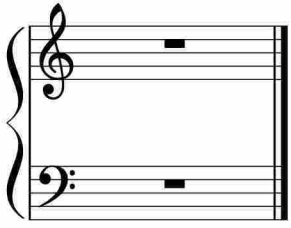

于斯课堂
www.yusi.tv